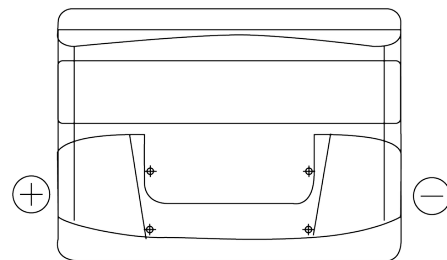

**Product overview**

Batteries for Cars

**Technica TB621**

Part number	TB621
Technology	Flooded
EAN/GTIN	3661024054546
Voltage	12 V
Capacity	62 Ah
CCA	540 A
Length	242 mm
Width	175 mm
Height	190 mm
Box size	L02
Polarity	ETN 1
Terminal Type	EN taper post
Hold Down	B13
Weights (subject of variation)	14.20 kg

**Polarity**

**Terminal Type**

Positive Terminal

Negative Terminal

**Hold Down**

Design, features and specifications are subject to change without notice. We disclaim any representation or warranty, express or implied, concerning the data or recommendations, and in no event shall be liable for any loss or damage claimed to have arisen as a result. Some products may not be available in your local market.