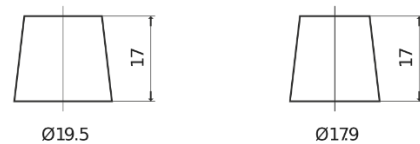

**Product overview**

Batteries for Cars

**Technica TB621**

Part number	TB621
Technology	Flooded
EAN/GTIN	3661024054546
Voltage	12 V
Capacity	62 Ah
CCA	540 A
Length	242 mm
Width	175 mm
Height	190 mm
Box size	L02
Polarity	ETN 1
Terminal Type	EN taper post
Hold Down	B13
Weights (subject of variation)	14.20 kg

**Polarity**

**Terminal Type**

Positive Terminal

Negative Terminal

**Hold Down**

Design, features and specifications are subject to change without notice. We disclaim any representation or warranty, express or implied, concerning the data or recommendations, and in no event shall be liable for any loss or damage claimed to have arisen as a result. Some products may not be available in your local market.