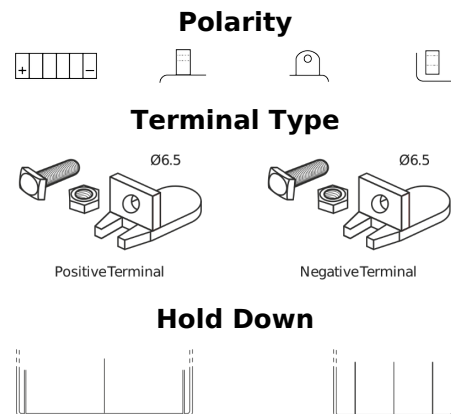

**Product overview**

Batteries for Motorcycles, ATVs, Snowmobiles, Garden

**GEL GEL12-30**

Part number	GEL12-30
Technology	GEL
EAN/GTIN	3661024034081
Voltage	12 V
Capacity	30.0 Ah
CCA	180 A
Length	197 mm
Width	132 mm
Height	186 mm
Box size	U01
Polarity	ETN 1
Terminal Type	EN full Ford lug
Hold Down	B0
Weights (subject of variation)	11.10 kg