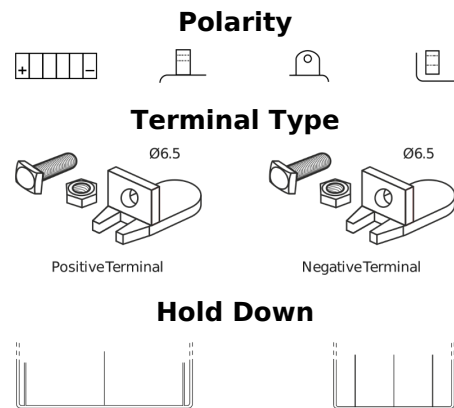

Product overview

Batteries for Motorcycles, ATVs, Snowmobiles, Garden

GEL GEL12-30

Part number	GEL12-30
Technology	GEL
EAN/GTIN	3661024034081
Voltage	12 V
Capacity	30.0 Ah
CCA	180 A
Length	197 mm
Width	132 mm
Height	186 mm
Box size	U01
Polarity	ETN 1
Terminal Type	EN full Ford lug
Hold Down	B0
Weights (subject of variation)	11.10 kg