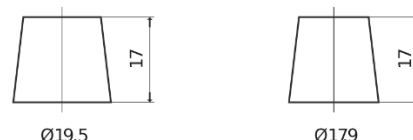

Terminal Type

Positive Terminal   Negative Terminal