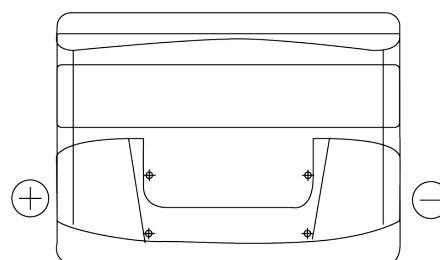

Product overview

Batteries for Cars

Excell EB621

Part number	EB621
Technology	Flooded
EAN/GTIN	3661024034548
Voltage	12 V
Capacity	62 Ah
CCA	540 A
Length	242 mm
Width	175 mm
Height	190 mm
Box size	L02
Polarity	ETN 1
Terminal Type	EN taper post
Hold Down	B13
Weights (subject of variation)	14.20 kg

Polarity

Terminal Type

Positive Terminal Negative Terminal

Hold Down

Design, features and specifications are subject to change without notice. We disclaim any representation or warranty, express or implied, concerning the data or recommendations, and in no event shall be liable for any loss or damage claimed to have arisen as a result. Some products may not be available in your local market.