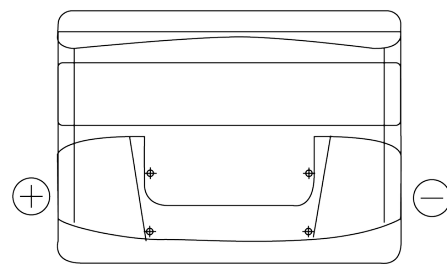

Product overview

Batteries for Cars

Power DB621

Part number	DB621
Technology	Flooded
EAN/GTIN	3661024024549
Voltage	12 V
Capacity	62 Ah
CCA	540 A
Length	242 mm
Width	175 mm
Height	190 mm
Box size	L02
Polarity	ETN 1
Terminal Type	EN taper post
Hold Down	B13
Weights (subject of variation)	14.20 kg

Polarity

Terminal Type

Ø19.5

Ø179

Positive Terminal

Negative Terminal

Hold Down

5 notches