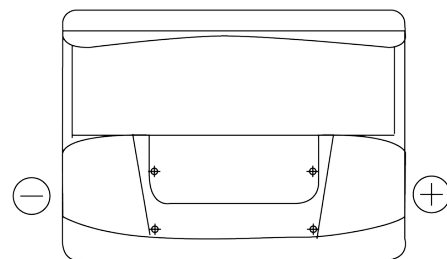

Product overview

Batteries for Marine and Leisure

Start EN600

Part number	EN600
Technology	Flooded
EAN/GTIN	3661024036092
Voltage	12 V
Capacity	62 Ah
CCA	540 A
MCA	600
Length	242 mm
Width	175 mm
Height	190 mm
Box size	L02
Polarity	ETN 0
Terminal Type	EN taper post
Hold Down	B13
Weights (subject of variation)	14.20 kg

Polarity

Terminal Type

Positive Terminal

Negative Terminal

Hold Down

Design, features and specifications are subject to change without notice. We disclaim any representation or warranty, express or implied, concerning the data or recommendations, and in no event shall be liable for any loss or damage claimed to have arisen as a result. Some products may not be available in your local market.