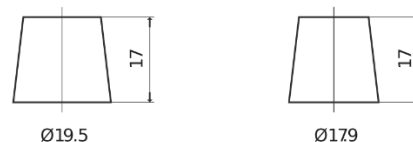

Product overview

Batteries for Cars

Standard TC550

| | |
|--------------------------------|---------------|
| Part number | TC550 |
| Technology | Flooded |
| EAN/GTIN | 3661024054805 |
| Voltage | 12 V |
| Capacity | 55 Ah |
| CCA | 460 A |
| Length | 242 mm |
| Width | 175 mm |
| Height | 190 mm |
| Box size | L02 |
| Polarity | ETN 0 |
| Terminal Type | EN taper post |
| Hold Down | B13 |
| Weights (subject of variation) | 13.50 kg |

Polarity

Terminal Type

Positive Terminal

Negative Terminal

Hold Down

Design, features and specifications are subject to change without notice. We disclaim any representation or warranty, express or implied, concerning the data or recommendations, and in no event shall be liable for any loss or damage claimed to have arisen as a result. Some products may not be available in your local market.