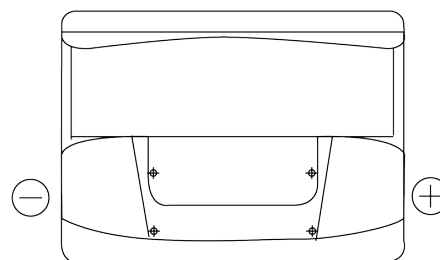

Product overview

Batteries for Cars

Standard TC550

| | |
|--------------------------------|---------------|
| Part number | TC550 |
| Technology | Flooded |
| EAN/GTIN | 3661024054805 |
| Voltage | 12 V |
| Capacity | 55 Ah |
| CCA | 460 A |
| Length | 242 mm |
| Width | 175 mm |
| Height | 190 mm |
| Box size | L02 |
| Polarity | ETN 0 |
| Terminal Type | EN taper post |
| Hold Down | B13 |
| Weights (subject of variation) | 13.50 kg |

Polarity

Terminal Type

Positive Terminal

Negative Terminal

Hold Down

Design, features and specifications are subject to change without notice. We disclaim any representation or warranty, express or implied, concerning the data or recommendations, and in no event shall be liable for any loss or damage claimed to have arisen as a result. Some products may not be available in your local market.