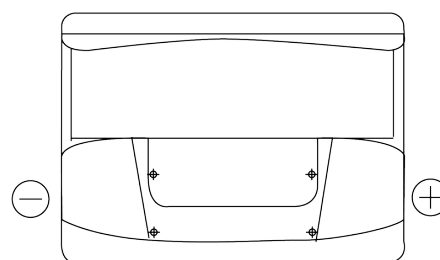

Product overview

Batteries for Cars

Classic EC550

Part number	EC550
Technology	Flooded
EAN/GTIN	3661024034807
Voltage	12 V
Capacity	55 Ah
CCA	460 A
Length	242 mm
Width	175 mm
Height	190 mm
Box size	L02
Polarity	ETN 0
Terminal Type	EN taper post
Hold Down	B13
Weights (subject of variation)	13.50 kg

Polarity

Terminal Type

Positive Terminal

Negative Terminal

Hold Down

Design, features and specifications are subject to change without notice. We disclaim any representation or warranty, express or implied, concerning the data or recommendations, and in no event shall be liable for any loss or damage claimed to have arisen as a result. Some products may not be available in your local market.