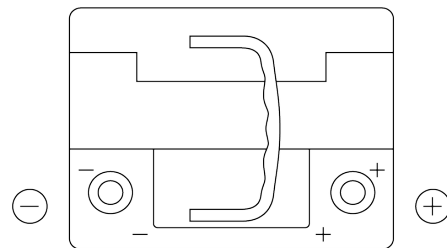

Product overview

Batteries for Cars

Premium EA530

Part number	EA530
Technology	Flooded
EAN/GTIN	3661024034203
Voltage	12 V
Capacity	53 Ah
CCA	540 A
Length	207 mm
Width	175 mm
Height	190 mm
Box size	L01
Polarity	ETN 0
Terminal Type	EN taper post
Hold Down	B13
Weights (subject of variation)	12.70 kg

Polarity

Terminal Type

Positive Terminal

Negative Terminal

Hold Down

Design, features and specifications are subject to change without notice. We disclaim any representation or warranty, express or implied, concerning the data or recommendations, and in no event shall be liable for any loss or damage claimed to have arisen as a result. Some products may not be available in your local market.