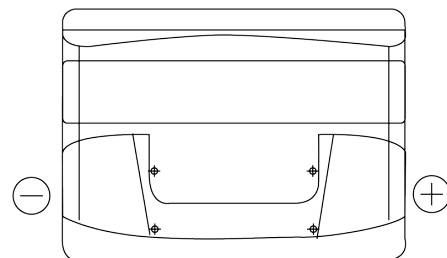

Product overview

Batteries for Cars

Technica TB500

Part number	TB500
Technology	Flooded
EAN/GTIN	3661024054515
Voltage	12 V
Capacity	50 Ah
CCA	450 A
Length	207 mm
Width	175 mm
Height	190 mm
Box size	L01
Polarity	ETN 0
Terminal Type	EN taper post
Hold Down	B13
Weights (subject of variation)	12.10 kg

Polarity

Terminal Type

Positive Terminal

Negative Terminal

Hold Down

Design, features and specifications are subject to change without notice. We disclaim any representation or warranty, express or implied, concerning the data or recommendations, and in no event shall be liable for any loss or damage claimed to have arisen as a result. Some products may not be available in your local market.