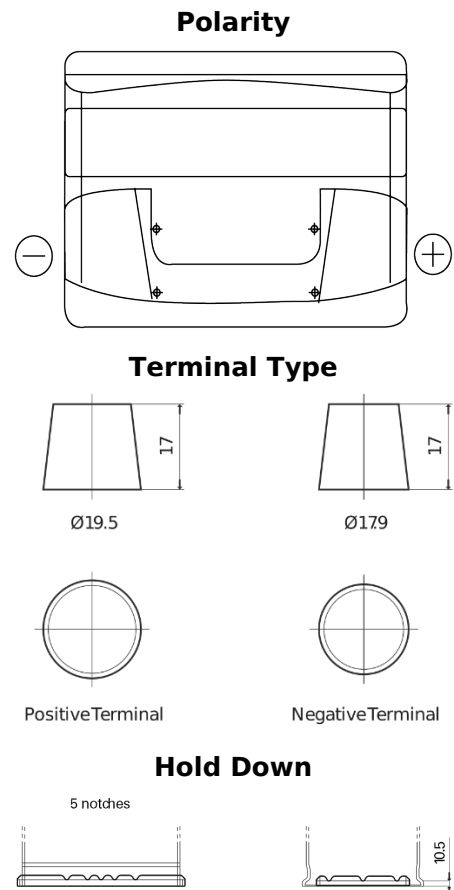

Product overview

Batteries for Cars

Classic EC440

Part number	EC440
Technology	Flooded
EAN/GTIN	3661024034784
Voltage	12 V
Capacity	44 Ah
CCA	360 A
Length	207 mm
Width	175 mm
Height	190 mm
Box size	L01
Polarity	ETN 0
Terminal Type	EN taper post
Hold Down	B13
Weights (subject of variation)	11.10 kg