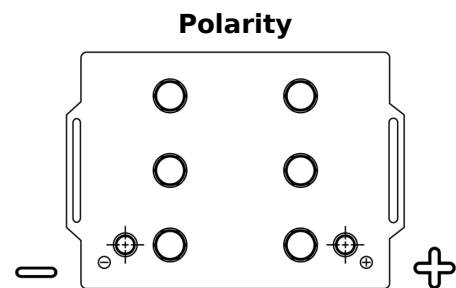

Product overview

Batteries for Trucks, Buses, Construction, Agriculture

StartPRO FG145A

Part number	FG145A
Technology	Flooded
EAN/GTIN	3661024045551
Voltage	12 V
Capacity	145.0 Ah
CCA	1000 A
Length	360 mm
Width	253 mm
Height	240 mm
Box size	F21
Polarity	ETN 6
Terminal Type	EN taper post
Hold Down	B0
Weights (subject of variation)	38.10 kg