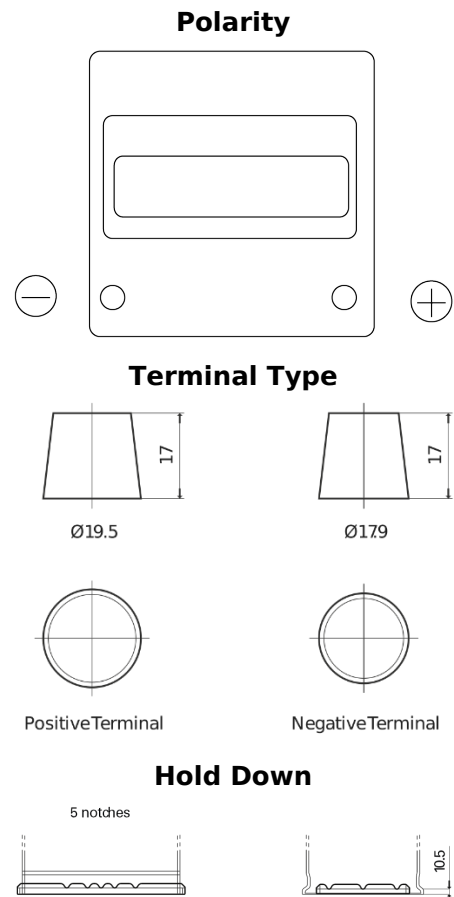

Product overview

Batteries for Cars

Technica TB440

Part number	TB440
Technology	Flooded
EAN/GTIN	3661024054508
Voltage	12 V
Capacity	44 Ah
CCA	400 A
Length	175 mm
Width	175 mm
Height	190 mm
Box size	L00
Polarity	ETN 0
Terminal Type	EN taper post
Hold Down	B13
Weights (subject of variation)	10.70 kg