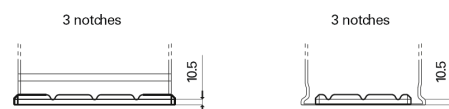

Product overview

Batteries for Trucks, Buses, Construction, Agriculture

StartPRO FG1355

Part number	FG1355
Technology	Flooded
EAN/GTIN	3661024045520
Voltage	12 V
Capacity	135.0 Ah
CCA	1000 A
Length	514 mm
Width	175 mm
Height	210 mm
Box size	DB8
Polarity	ETN 3
Terminal Type	EN taper post
Hold Down	B3
Weights (subject of variation)	36.00 kg

Polarity

Terminal Type

Positive Terminal

Negative Terminal

Hold Down

Design, features and specifications are subject to change without notice. We disclaim any representation or warranty, express or implied, concerning the data or recommendations, and in no event shall be liable for any loss or damage claimed to have arisen as a result. Some products may not be available in your local market.