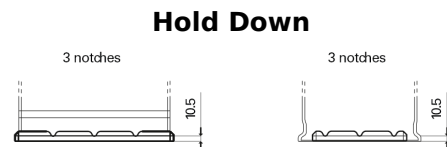

Product overview

Batteries for Trucks, Buses, Construction, Agriculture

StartPRO FG1355

Part number	FG1355
Technology	Flooded
EAN/GTIN	3661024045520
Voltage	12 V
Capacity	135.0 Ah
CCA	1000 A
Length	514 mm
Width	175 mm
Height	210 mm
Box size	DB8
Polarity	ETN 3
Terminal Type	EN taper post
Hold Down	B3
Weights (subject of variation)	36.00 kg