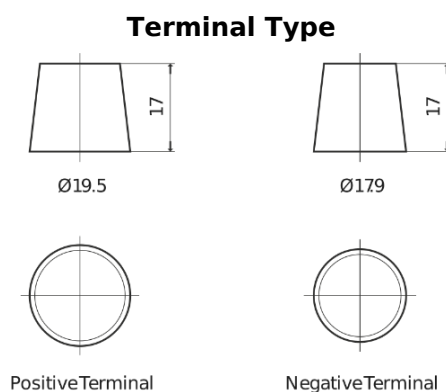

Product overview

Batteries for Trucks, Buses, Construction, Agriculture

StartPRO FG1353

Part number	FG1353
Technology	Flooded
EAN/GTIN	3661024045544
Voltage	12 V
Capacity	135.0 Ah
CCA	1000 A
Length	514 mm
Width	218 mm
Height	210 mm
Box size	DB9
Polarity	ETN 3
Terminal Type	EN taper post
Hold Down	B0
Weights (subject of variation)	39.80 kg