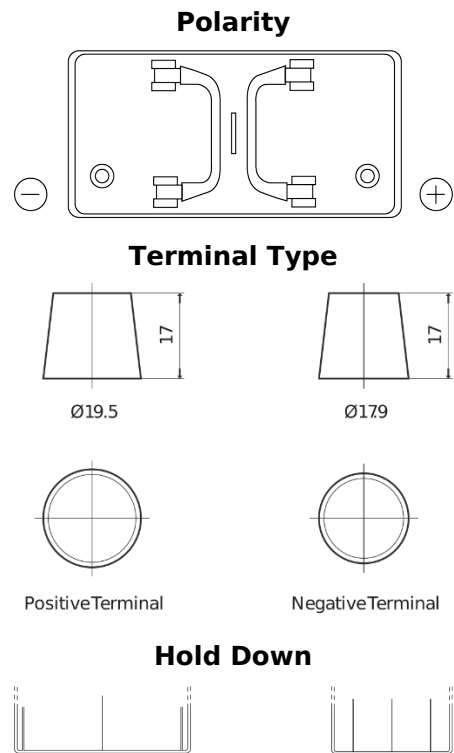

**Product overview**

Batteries for Trucks, Buses, Construction, Agriculture

**StartPRO FG1250**

Part number	FG1250
Technology	Flooded
EAN/GTIN	3661024045407
Voltage	12 V
Capacity	125.0 Ah
CCA	760 A
Length	349 mm
Width	175 mm
Height	285 mm
Box size	D03
Polarity	ETN 0
Terminal Type	EN taper post
Hold Down	B0
Weights (subject of variation)	29.50 kg