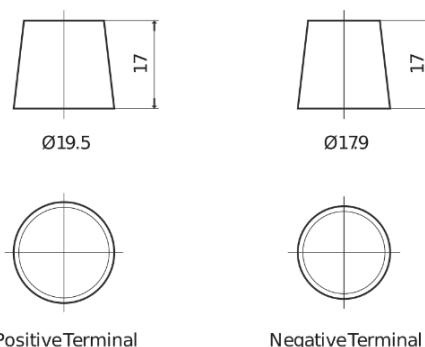

Terminal Type

Hold Down

Design, features and specifications are subject to change without notice. We disclaim any representation or warranty, express or implied, concerning the data or recommendations, and in no event shall be liable for any loss or damage claimed to have arisen as a result. Some products may not be available in your local market.