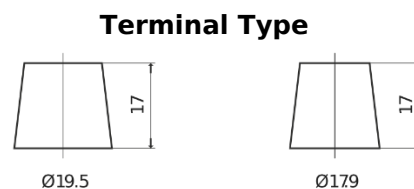

**Product overview**

Batteries for Trucks, Buses, Construction, Agriculture

**PowerPRO FF2353**

Part number	FF2353
Technology	Flooded
EAN/GTIN	3661024045322
Voltage	12 V
Capacity	235.0 Ah
CCA	1300 A
Length	518 mm
Width	274 mm
Height	240 mm
Box size	D06
Polarity	ETN 3
Terminal Type	EN taper post
Hold Down	B0
Weights (subject of variation)	56.30 kg