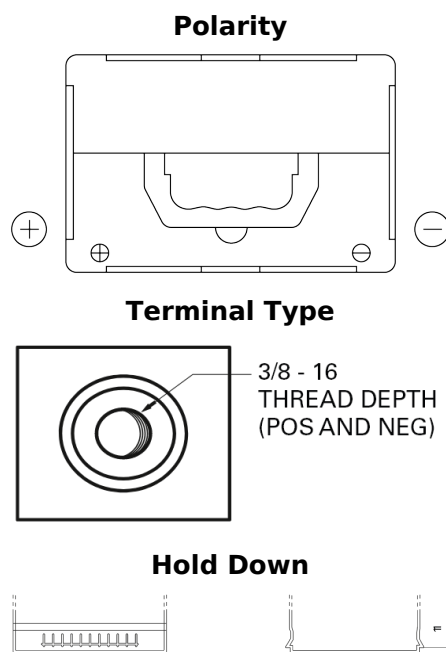

Product overview

Batteries for Cars

Technica TB558

Part number	TB558
Technology	Flooded
EAN/GTIN	3661024057158
Voltage	12 V
Capacity	55 Ah
CCA	620 A
Length	230 mm
Width	180 mm
Height	186 mm
Box size	G75
Polarity	ETN 1
Terminal Type	SAE S 3/8" side Terminal
Hold Down	B7
Weights (subject of variation)	14.20 kg