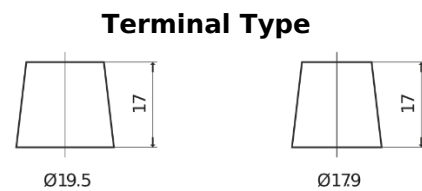

**Product overview**

Batteries for Trucks, Buses, Construction, Agriculture

**StrongPRO EFB+ FE1403**

Part number	FE1403
Technology	EFB
EAN/GTIN	3661024045247
Voltage	12 V
Capacity	140.0 Ah
CCA	800 A
Length	513 mm
Width	189 mm
Height	223 mm
Box size	D04
Polarity	ETN 3
Terminal Type	EN taper post
Hold Down	B0
Weights (subject of variation)	38.20 kg