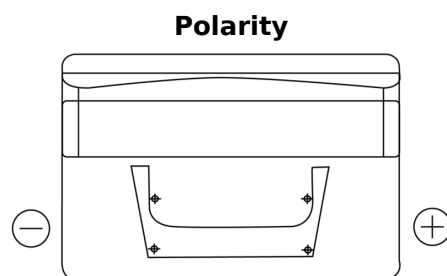

Product overview

Batteries for Cars

Standard FC652

Part number	FC652
Technology	Flooded
EAN/GTIN	3661024044868
Voltage	12 V
Capacity	65.0 Ah
CCA	540 A
Length	278 mm
Width	175 mm
Height	175 mm
Box size	LB3
Polarity	ETN 0
Terminal Type	EN taper post
Hold Down	B13
Weights (subject of variation)	14.50 kg