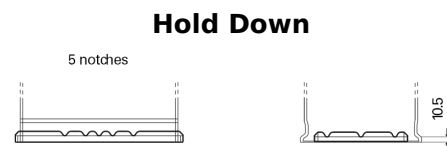

Product overview

Batteries for Cars

Standard FC652

Part number	FC652
Technology	Flooded
EAN/GTIN	3661024044868
Voltage	12 V
Capacity	65.0 Ah
CCA	540 A
Length	278 mm
Width	175 mm
Height	175 mm
Box size	LB3
Polarity	ETN 0
Terminal Type	EN taper post
Hold Down	B13
Weights (subject of variation)	14.50 kg