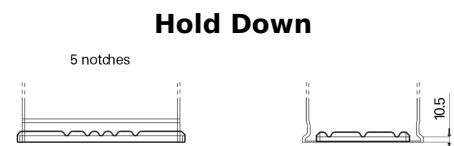

Product overview

Batteries for Cars

Standard FC652

Part number	FC652
Technology	Flooded
EAN/GTIN	3661024044868
Voltage	12 V
Capacity	65.0 Ah
CCA	540 A
Length	278 mm
Width	175 mm
Height	175 mm
Box size	LB3
Polarity	ETN 0
Terminal Type	EN taper post
Hold Down	B13
Weights (subject of variation)	14.50 kg