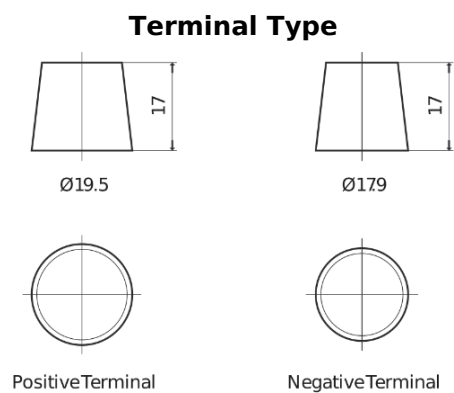

Product overview

Batteries for Cars

Standard FC652

Part number	FC652
Technology	Flooded
EAN/GTIN	3661024044868
Voltage	12 V
Capacity	65.0 Ah
CCA	540 A
Length	278 mm
Width	175 mm
Height	175 mm
Box size	LB3
Polarity	ETN 0
Terminal Type	EN taper post
Hold Down	B13
Weights (subject of variation)	14.50 kg