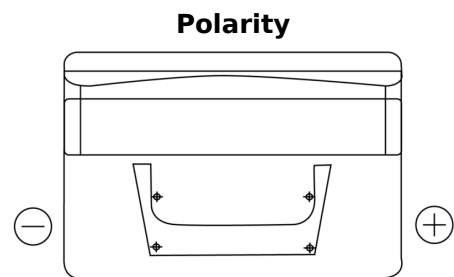

Product overview

Batteries for Cars

Standard FC652

Part number	FC652
Technology	Flooded
EAN/GTIN	3661024044868
Voltage	12 V
Capacity	65.0 Ah
CCA	540 A
Length	278 mm
Width	175 mm
Height	175 mm
Box size	LB3
Polarity	ETN 0
Terminal Type	EN taper post
Hold Down	B13
Weights (subject of variation)	14.50 kg