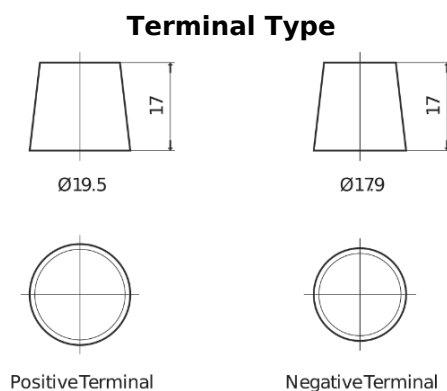

Product overview

Batteries for Cars

Standard FC652

Part number	FC652
Technology	Flooded
EAN/GTIN	3661024044868
Voltage	12 V
Capacity	65.0 Ah
CCA	540 A
Length	278 mm
Width	175 mm
Height	175 mm
Box size	LB3
Polarity	ETN 0
Terminal Type	EN taper post
Hold Down	B13
Weights (subject of variation)	14.50 kg