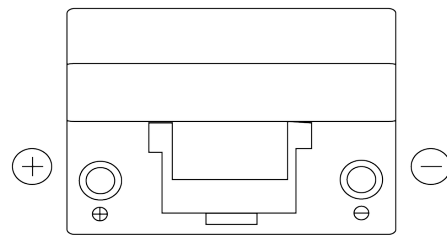

**Product overview**

Batteries for Cars

**Formula FB955**

Part number	FB955
Technology	Flooded
EAN/GTIN	3661024044462
Voltage	12 V
Capacity	95.0 Ah
CCA	760 A
Length	306 mm
Width	173 mm
Height	222 mm
Box size	D31
Polarity	ETN 1
Terminal Type	EN taper post
Hold Down	Korean B1
Weights (subject of variation)	20.60 kg

**Polarity**

**Terminal Type**

Ø19.5

Ø179

Positive Terminal

Negative Terminal

**Hold Down**

Design, features and specifications are subject to change without notice. We disclaim any representation or warranty, express or implied, concerning the data or recommendations, and in no event shall be liable for any loss or damage claimed to have arisen as a result. Some products may not be available in your local market.