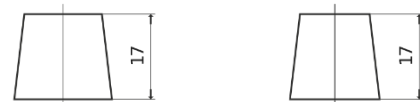

**Product overview**

Batteries for Cars

**Formula FB955**

Part number	FB955
Technology	Flooded
EAN/GTIN	3661024044462
Voltage	12 V
Capacity	95.0 Ah
CCA	760 A
Length	306 mm
Width	173 mm
Height	222 mm
Box size	D31
Polarity	ETN 1
Terminal Type	EN taper post
Hold Down	Korean B1
Weights (subject of variation)	20.60 kg

**Polarity**

**Terminal Type**

Ø19.5

Ø179

Positive Terminal

Negative Terminal

**Hold Down**

Design, features and specifications are subject to change without notice. We disclaim any representation or warranty, express or implied, concerning the data or recommendations, and in no event shall be liable for any loss or damage claimed to have arisen as a result. Some products may not be available in your local market.