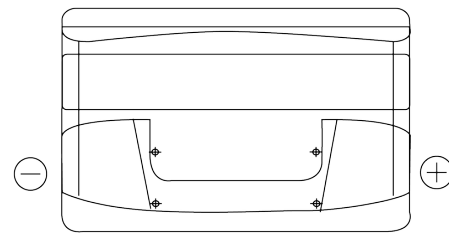

Product overview

Batteries for Cars

Formula FB852

Part number	FB852
Technology	Flooded
EAN/GTIN	3661024044660
Voltage	12 V
Capacity	85.0 Ah
CCA	760 A
Length	353 mm
Width	175 mm
Height	175 mm
Box size	LB5
Polarity	ETN 0
Terminal Type	EN taper post
Hold Down	B13
Weights (subject of variation)	19.40 kg

Polarity

Terminal Type

Hold Down

Design, features and specifications are subject to change without notice. We disclaim any representation or warranty, express or implied, concerning the data or recommendations, and in no event shall be liable for any loss or damage claimed to have arisen as a result. Some products may not be available in your local market.