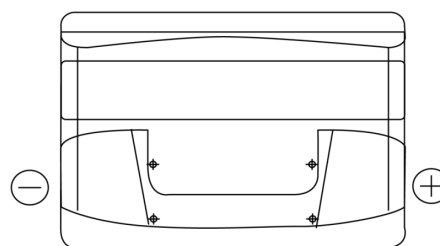

**Product overview**

Batteries for Cars

**Formula FB800**

Part number	FB800
Technology	Flooded
EAN/GTIN	3661024046244
Voltage	12 V
Capacity	80.0 Ah
CCA	640 A
Length	315 mm
Width	175 mm
Height	190 mm
Box size	L04
Polarity	ETN 0
Terminal Type	EN taper post
Hold Down	B13
Weights (subject of variation)	19.00 kg

**Polarity**

**Terminal Type**

Positive Terminal

Negative Terminal

**Hold Down**

Design, features and specifications are subject to change without notice. We disclaim any representation or warranty, express or implied, concerning the data or recommendations, and in no event shall be liable for any loss or damage claimed to have arisen as a result. Some products may not be available in your local market.