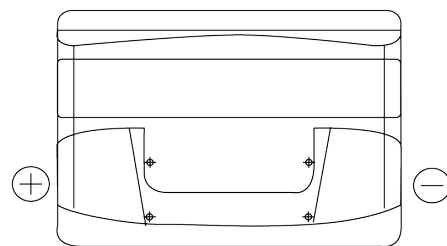

**Product overview**

Batteries for Cars

**Formula FB741**

Part number	FB741
Technology	Flooded
EAN/GTIN	3661024044561
Voltage	12 V
Capacity	74.0 Ah
CCA	680 A
Length	278 mm
Width	175 mm
Height	190 mm
Box size	L03
Polarity	ETN 1
Terminal Type	EN taper post
Hold Down	B13
Weights (subject of variation)	16.60 kg

**Polarity**

**Terminal Type**

Positive Terminal

Negative Terminal

**Hold Down**

Design, features and specifications are subject to change without notice. We disclaim any representation or warranty, express or implied, concerning the data or recommendations, and in no event shall be liable for any loss or damage claimed to have arisen as a result. Some products may not be available in your local market.