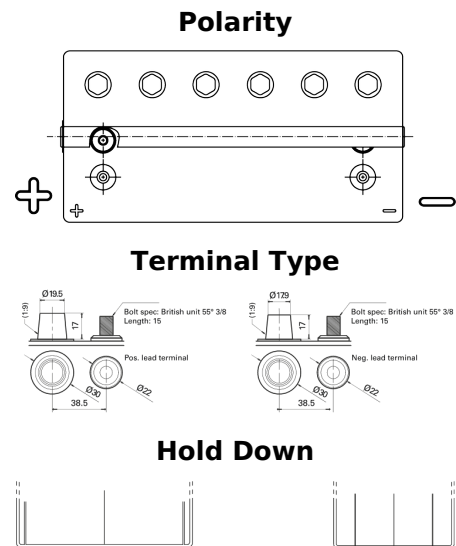

Product overview

Batteries for Marine and Leisure

Start AGM EM960

Part number	EM960
Technology	AGM
EAN/GTIN	3661024036016
Voltage	12 V
Capacity	100 Ah
CCA	800 A
MCA	960
Length	330 mm
Width	173 mm
Height	240 mm
Box size	G31
Polarity	ETN 1
Terminal Type	SAE M 3/8" taper&stud
Hold Down	B0
Weights (subject of variation)	31.00 kg