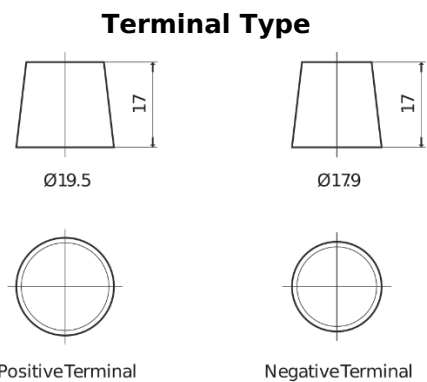

Product overview

Batteries for Cars

Formula FB705

Part number	FB705
Technology	Flooded
EAN/GTIN	3661024044448
Voltage	12 V
Capacity	70.0 Ah
CCA	540 A
Length	270 mm
Width	173 mm
Height	222 mm
Box size	D26
Polarity	ETN 1
Terminal Type	EN taper post
Hold Down	Korean B1+B6
Weights (subject of variation)	16.10 kg