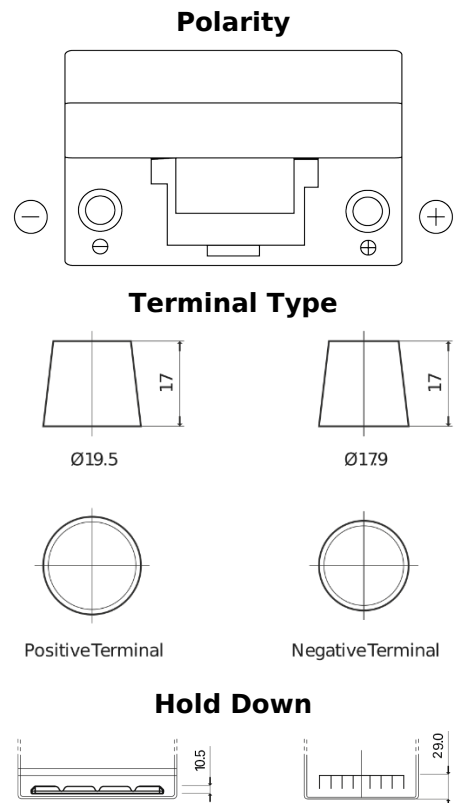

**Product overview**

Batteries for Cars

**Formula FB704**

Part number	FB704
Technology	Flooded
EAN/GTIN	3661024044431
Voltage	12 V
Capacity	70.0 Ah
CCA	540 A
Length	270 mm
Width	173 mm
Height	222 mm
Box size	D26
Polarity	ETN 0
Terminal Type	EN taper post
Hold Down	Korean B1+B6
Weights (subject of variation)	16.10 kg