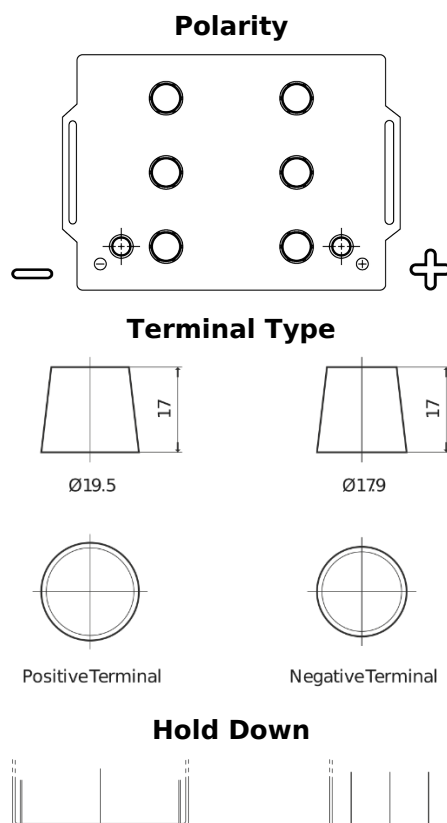

Product overview

Batteries for Trucks, Buses, Construction, Agriculture

StartPRO FG145A

Part number	FG145A
Technology	Flooded
EAN/GTIN	3661024045551
Voltage	12 V
Capacity	145 Ah
CCA	1000 A
Length	360 mm
Width	253 mm
Height	240 mm
Box size	F21
Polarity	ETN 6
Terminal Type	EN taper post
Hold Down	B0
Weights (subject of variation)	38.10 kg