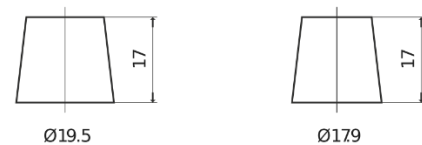

Product overview

Batteries for Cars

Technica TB451

Part number	TB451
Technology	Flooded
EAN/GTIN	3661024054485
Voltage	12 V
Capacity	45 Ah
CCA	330 A
Length	220 mm
Width	135 mm
Height	225 mm
Box size	E02
Polarity	ETN 1
Terminal Type	EN taper post
Hold Down	B1
Weights (subject of variation)	12.50 kg

Polarity

Terminal Type

Positive Terminal

Negative Terminal

Hold Down

Design, features and specifications are subject to change without notice. We disclaim any representation or warranty, express or implied, concerning the data or recommendations, and in no event shall be liable for any loss or damage claimed to have arisen as a result. Some products may not be available in your local market.