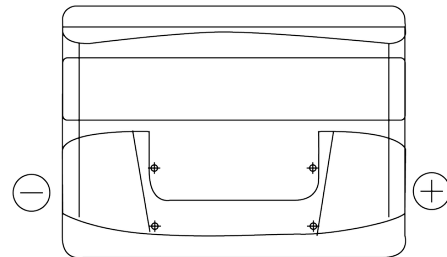

Batteries for Cars

Formula FB500

Part number	FB500
Technology	Flooded
EAN/GTIN	3661024044516
Voltage	12 V
Capacity	50.0 Ah
CCA	450 A
Length	207 mm
Width	175 mm
Height	190 mm
Box size	L01
Polarity	ETN 0
Terminal Type	EN taper post
Hold Down	B13
Weights (subject of variation)	12.20 kg

Polarity

Terminal Type

Positive Terminal

Negative Terminal

Hold Down

Design, features and specifications are subject to change without notice. We disclaim any representation or warranty, express or implied, concerning the data or recommendations, and in no event shall be liable for any loss or damage claimed to have arisen as a result. Some products may not be available in your local market.