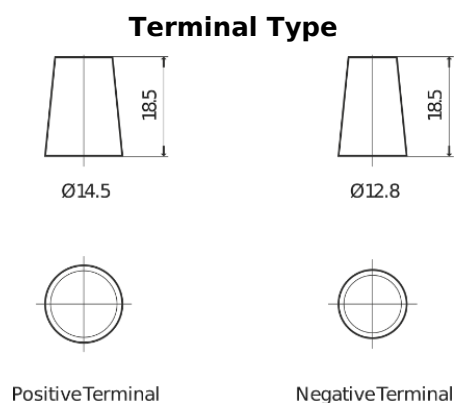

**Product overview**

Batteries for Cars

**Formula FB457**

Part number	FB457
Technology	Flooded
EAN/GTIN	3661024044363
Voltage	12 V
Capacity	45.0 Ah
CCA	330 A
Length	237 mm
Width	127 mm
Height	227 mm
Box size	B24
Polarity	ETN 1
Terminal Type	JIS taper post
Hold Down	B0
Weights (subject of variation)	11.40 kg