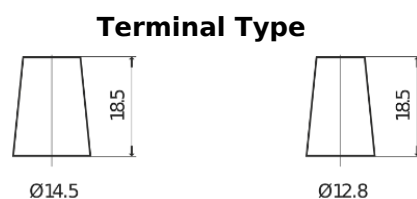

Product overview

Batteries for Cars

Formula FB456

Part number	FB456
Technology	Flooded
EAN/GTIN	3661024044356
Voltage	12 V
Capacity	45.0 Ah
CCA	330 A
Length	237 mm
Width	127 mm
Height	227 mm
Box size	B24
Polarity	ETN 0
Terminal Type	JIS taper post
Hold Down	B0
Weights (subject of variation)	11.40 kg