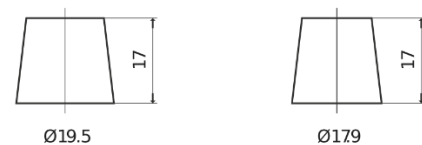

Product overview

Batteries for Cars

Formula FB454

Part number	FB454
Technology	Flooded
EAN/GTIN	3661024044370
Voltage	12 V
Capacity	45.0 Ah
CCA	330 A
Length	237 mm
Width	127 mm
Height	227 mm
Box size	B24
Polarity	ETN 0
Terminal Type	EN taper post
Hold Down	B0
Weights (subject of variation)	11.40 kg

Polarity

Terminal Type

Positive Terminal

Negative Terminal

Hold Down

Design, features and specifications are subject to change without notice. We disclaim any representation or warranty, express or implied, concerning the data or recommendations, and in no event shall be liable for any loss or damage claimed to have arisen as a result. Some products may not be available in your local market.