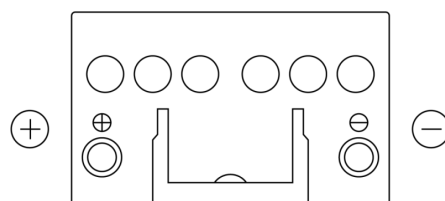

Product overview

Batteries for Cars

Formula FB451

Part number	FB451
Technology	Flooded
EAN/GTIN	3661024044486
Voltage	12 V
Capacity	45.0 Ah
CCA	330 A
Length	220 mm
Width	135 mm
Height	225 mm
Box size	E02
Polarity	ETN 1
Terminal Type	EN taper post
Hold Down	B1
Weights (subject of variation)	12.50 kg

Polarity

Terminal Type

Hold Down

Design, features and specifications are subject to change without notice. We disclaim any representation or warranty, express or implied, concerning the data or recommendations, and in no event shall be liable for any loss or damage claimed to have arisen as a result. Some products may not be available in your local market.