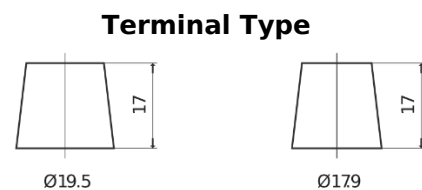

**Product overview**

Batteries for Trucks, Buses, Construction, Agriculture

**StartPRO TG1353**

Part number	TG1353
Technology	Flooded
EAN/GTIN	3661024055543
Voltage	12 V
Capacity	135 Ah
CCA	1000 A
Length	514 mm
Width	218 mm
Height	210 mm
Box size	DB9
Polarity	ETN 3
Terminal Type	EN taper post
Hold Down	B0
Weights (subject of variation)	39.80 kg