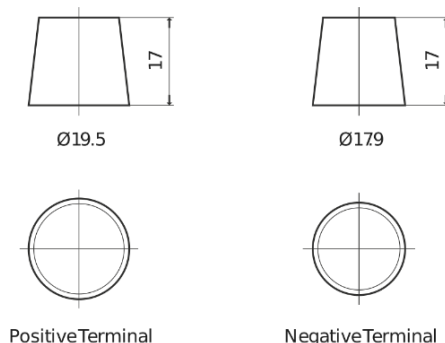

Product overview

Batteries for Cars

Formula FB451

Part number	FB451
Technology	Flooded
EAN/GTIN	3661024044486
Voltage	12 V
Capacity	45.0 Ah
CCA	330 A
Length	220 mm
Width	135 mm
Height	225 mm
Box size	E02
Polarity	ETN 1
Terminal Type	EN taper post
Hold Down	B1
Weights (subject of variation)	12.50 kg

Polarity

Terminal Type

Hold Down

Design, features and specifications are subject to change without notice. We disclaim any representation or warranty, express or implied, concerning the data or recommendations, and in no event shall be liable for any loss or damage claimed to have arisen as a result. Some products may not be available in your local market.