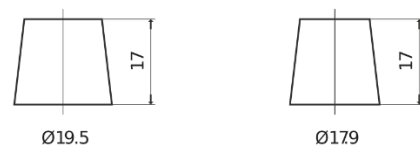

Terminal Type