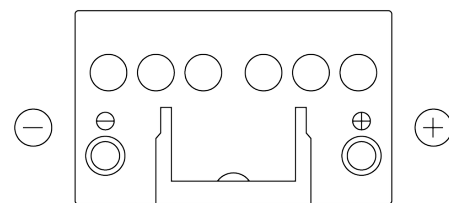

Product overview

Batteries for Cars

Formula FB450

Part number	FB450
Technology	Flooded
EAN/GTIN	3661024044493
Voltage	12 V
Capacity	45.0 Ah
CCA	330 A
Length	220 mm
Width	135 mm
Height	225 mm
Box size	E02
Polarity	ETN 0
Terminal Type	EN taper post
Hold Down	B1
Weights (subject of variation)	12.50 kg

Polarity

Terminal Type

Hold Down

Design, features and specifications are subject to change without notice. We disclaim any representation or warranty, express or implied, concerning the data or recommendations, and in no event shall be liable for any loss or damage claimed to have arisen as a result. Some products may not be available in your local market.