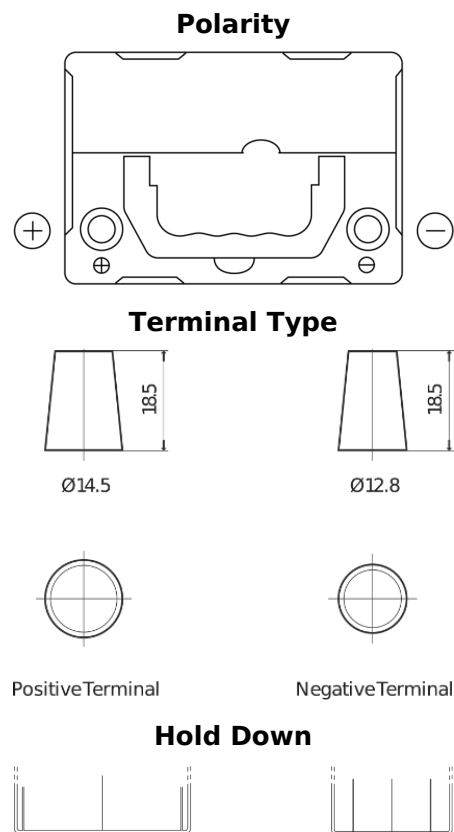

Product overview

Batteries for Cars

Formula FB357

Part number	FB357
Technology	Flooded
EAN/GTIN	3661024044349
Voltage	12 V
Capacity	35.0 Ah
CCA	240 A
Length	187 mm
Width	127 mm
Height	220 mm
Box size	B19
Polarity	ETN 1
Terminal Type	JIS taper post
Hold Down	B0
Weights (subject of variation)	8.90 kg