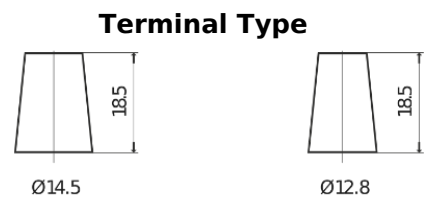

Product overview

Batteries for Cars

Formula FB357

Part number	FB357
Technology	Flooded
EAN/GTIN	3661024044349
Voltage	12 V
Capacity	35.0 Ah
CCA	240 A
Length	187 mm
Width	127 mm
Height	220 mm
Box size	B19
Polarity	ETN 1
Terminal Type	JIS taper post
Hold Down	B0
Weights (subject of variation)	8.90 kg