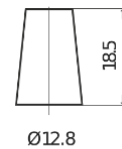

Product overview

Batteries for Cars

Formula FB356A

Part number	FB356A
Technology	Flooded
EAN/GTIN	3661024044882
Voltage	12 V
Capacity	35.0 Ah
CCA	240 A
Length	187 mm
Width	127 mm
Height	220 mm
Box size	B19
Polarity	ETN 0
Terminal Type	JIS taper post
Hold Down	Korean B1 Long
Weights (subject of variation)	8.90 kg

Polarity

Terminal Type

Positive Terminal

Negative Terminal

Hold Down

Design, features and specifications are subject to change without notice. We disclaim any representation or warranty, express or implied, concerning the data or recommendations, and in no event shall be liable for any loss or damage claimed to have arisen as a result. Some products may not be available in your local market.