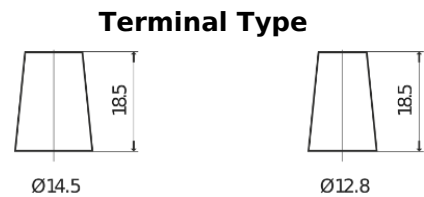

Product overview

Batteries for Cars

Formula FB356

| | |
|--------------------------------|----------------|
| Part number | FB356 |
| Technology | Flooded |
| EAN/GTIN | 3661024044332 |
| Voltage | 12 V |
| Capacity | 35.0 Ah |
| CCA | 240 A |
| Length | 187 mm |
| Width | 127 mm |
| Height | 220 mm |
| Box size | B19 |
| Polarity | ETN 0 |
| Terminal Type | JIS taper post |
| Hold Down | B0 |
| Weights (subject of variation) | 8.90 kg |