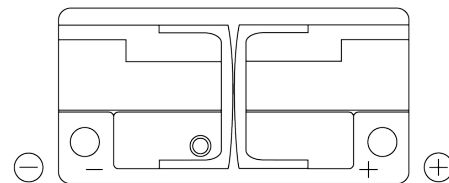

Product overview

Batteries for Cars

Formula FB1100

Part number	FB1100
Technology	Flooded
EAN/GTIN	3661024046237
Voltage	12 V
Capacity	110.0 Ah
CCA	850 A
Length	392 mm
Width	175 mm
Height	190 mm
Box size	L06
Polarity	ETN 0
Terminal Type	EN taper post
Hold Down	B13
Weights (subject of variation)	26.30 kg

Polarity

Terminal Type

Positive Terminal

Negative Terminal

Hold Down

Design, features and specifications are subject to change without notice. We disclaim any representation or warranty, express or implied, concerning the data or recommendations, and in no event shall be liable for any loss or damage claimed to have arisen as a result. Some products may not be available in your local market.