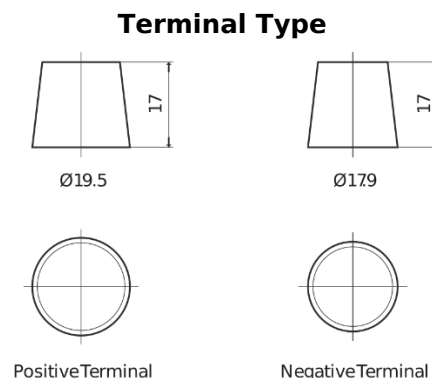

Product overview

Batteries for Cars

Formula Xtreme FA955

Part number	FA955
Technology	Flooded
EAN/GTIN	3661024044196
Voltage	12 V
Capacity	95.0 Ah
CCA	800 A
Length	306 mm
Width	173 mm
Height	222 mm
Box size	D31
Polarity	ETN 1
Terminal Type	EN taper post
Hold Down	Korean B1
Weights (subject of variation)	21.40 kg