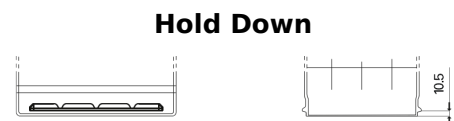

Product overview

Batteries for Cars

Formula Xtreme FA954

Part number	FA954
Technology	Flooded
EAN/GTIN	3661024044189
Voltage	12 V
Capacity	95.0 Ah
CCA	800 A
Length	306 mm
Width	173 mm
Height	222 mm
Box size	D31
Polarity	ETN 0
Terminal Type	EN taper post
Hold Down	Korean B1
Weights (subject of variation)	21.40 kg