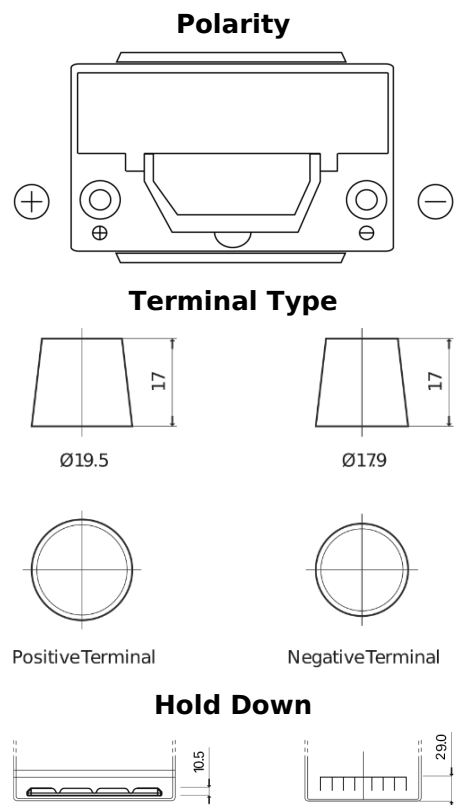

Product overview

Batteries for Cars

Formula Xtreme FA755

Part number	FA755
Technology	Flooded
EAN/GTIN	3661024044172
Voltage	12 V
Capacity	75.0 Ah
CCA	630 A
Length	270 mm
Width	173 mm
Height	222 mm
Box size	D26
Polarity	ETN 1
Terminal Type	EN taper post
Hold Down	Korean B1+B6
Weights (subject of variation)	17.40 kg