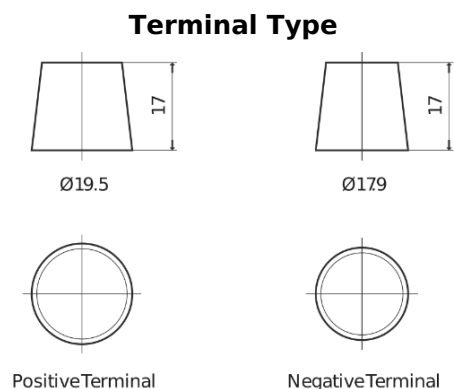

**Product overview**

Batteries for Cars

**Formula Xtreme FA754**

Part number	FA754
Technology	Flooded
EAN/GTIN	3661024044165
Voltage	12 V
Capacity	75.0 Ah
CCA	630 A
Length	270 mm
Width	173 mm
Height	222 mm
Box size	D26
Polarity	ETN 0
Terminal Type	EN taper post
Hold Down	Korean B1+B6
Weights (subject of variation)	17.40 kg