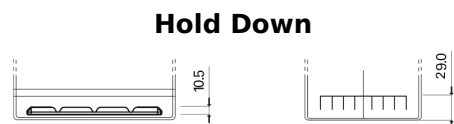

**Product overview**

Batteries for Cars

**Formula Xtreme FA754**

Part number	FA754
Technology	Flooded
EAN/GTIN	3661024044165
Voltage	12 V
Capacity	75.0 Ah
CCA	630 A
Length	270 mm
Width	173 mm
Height	222 mm
Box size	D26
Polarity	ETN 0
Terminal Type	EN taper post
Hold Down	Korean B1+B6
Weights (subject of variation)	17.40 kg