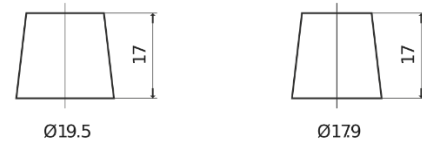

**Product overview**

Batteries for Cars

**Formula Xtreme FA754**

Part number	FA754
Technology	Flooded
EAN/GTIN	3661024044165
Voltage	12 V
Capacity	75.0 Ah
CCA	630 A
Length	270 mm
Width	173 mm
Height	222 mm
Box size	D26
Polarity	ETN 0
Terminal Type	EN taper post
Hold Down	Korean B1+B6
Weights (subject of variation)	17.40 kg

**Polarity**

**Terminal Type**

Positive Terminal

Negative Terminal

**Hold Down**

Design, features and specifications are subject to change without notice. We disclaim any representation or warranty, express or implied, concerning the data or recommendations, and in no event shall be liable for any loss or damage claimed to have arisen as a result. Some products may not be available in your local market.