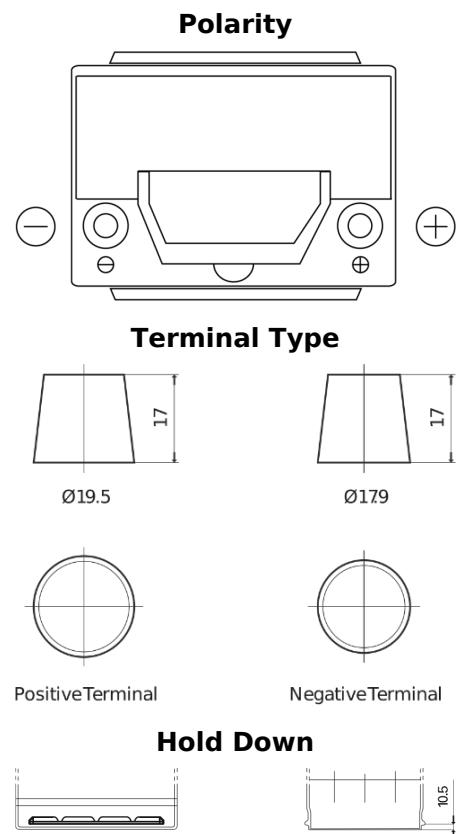

Product overview

Batteries for Cars

Formula Xtreme FA654

Part number	FA654
Technology	Flooded
EAN/GTIN	3661024044141
Voltage	12 V
Capacity	65.0 Ah
CCA	580 A
Length	230 mm
Width	173 mm
Height	222 mm
Box size	D23
Polarity	ETN 0
Terminal Type	EN taper post
Hold Down	Korean B1
Weights (subject of variation)	16.00 kg