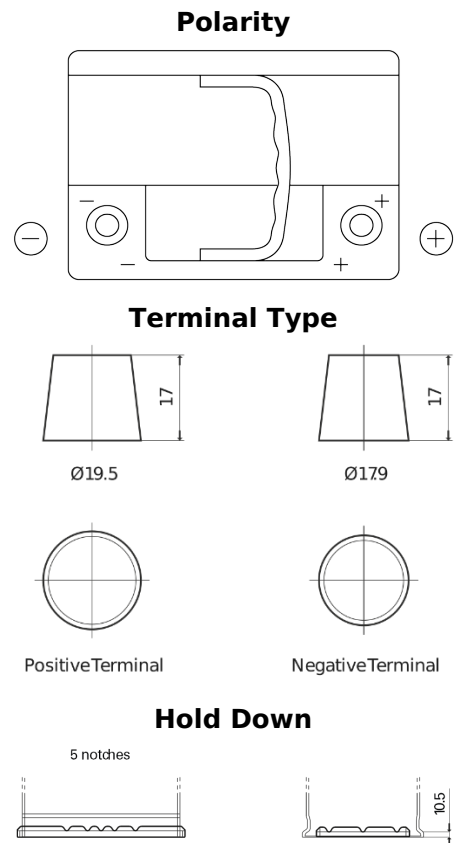

Product overview

Batteries for Cars

Formula Xtreme FA640

Part number	FA640
Technology	Flooded
EAN/GTIN	3661024044226
Voltage	12 V
Capacity	64.0 Ah
CCA	640 A
Length	242 mm
Width	175 mm
Height	190 mm
Box size	L02
Polarity	ETN 0
Terminal Type	EN taper post
Hold Down	B13
Weights (subject of variation)	14.90 kg