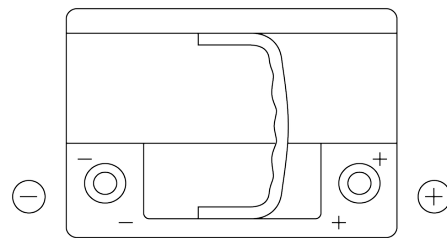

Product overview

Batteries for Cars

Formula Xtreme FA612

Part number	FA612
Technology	Flooded
EAN/GTIN	3661024044271
Voltage	12 V
Capacity	61.0 Ah
CCA	600 A
Length	242 mm
Width	175 mm
Height	175 mm
Box size	LB2
Polarity	ETN 0
Terminal Type	EN taper post
Hold Down	B13
Weights (subject of variation)	14.00 kg

Polarity

Terminal Type

Positive Terminal

Negative Terminal

Hold Down

Design, features and specifications are subject to change without notice. We disclaim any representation or warranty, express or implied, concerning the data or recommendations, and in no event shall be liable for any loss or damage claimed to have arisen as a result. Some products may not be available in your local market.