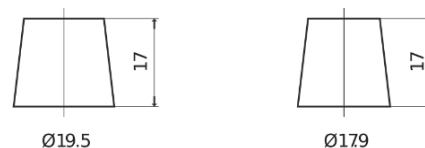

**Product overview**

Batteries for Cars

**Formula Xtreme FA530**

Part number	FA530
Technology	Flooded
EAN/GTIN	3661024044202
Voltage	12 V
Capacity	53.0 Ah
CCA	540 A
Length	207 mm
Width	175 mm
Height	190 mm
Box size	L01
Polarity	ETN 0
Terminal Type	EN taper post
Hold Down	B13
Weights (subject of variation)	12.70 kg

**Polarity**

**Terminal Type**

Positive Terminal

Negative Terminal

**Hold Down**

Design, features and specifications are subject to change without notice. We disclaim any representation or warranty, express or implied, concerning the data or recommendations, and in no event shall be liable for any loss or damage claimed to have arisen as a result. Some products may not be available in your local market.