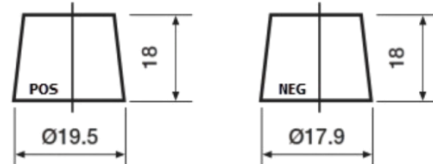

**Product overview**

Batteries for Cars

**Formula Xtreme FA456**

Part number	FA456
Technology	Flooded
EAN/GTIN	3661024044127
Voltage	12 V
Capacity	45.0 Ah
CCA	390 A
Length	237 mm
Width	127 mm
Height	227 mm
Box size	B24
Polarity	ETN 0
Terminal Type	JIS taper post
Hold Down	B1
Weights (subject of variation)	11.80 kg

**Polarity**

**Terminal Type**

Remove T1 adapter for T3

**Hold Down**

Design, features and specifications are subject to change without notice. We disclaim any representation or warranty, express or implied, concerning the data or recommendations, and in no event shall be liable for any loss or damage claimed to have arisen as a result. Some products may not be available in your local market.