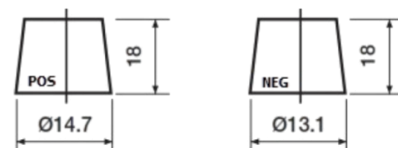

Batteries for Cars

Formula Xtreme FA406

Part number	FA406
Technology	Flooded
EAN/GTIN	3661024047005
Voltage	12 V
Capacity	40.0 Ah
CCA	350 A
Length	187 mm
Width	127 mm
Height	220 mm
Box size	B19
Polarity	ETN 0
Terminal Type	JIS taper post
Hold Down	B1
Weights (subject of variation)	9.30 kg

Polarity

Terminal Type

Remove T1 adapter for T3

Hold Down

Design, features and specifications are subject to change without notice. We disclaim any representation or warranty, express or implied, concerning the data or recommendations, and in no event shall be liable for any loss or damage claimed to have arisen as a result. Some products may not be available in your local market.