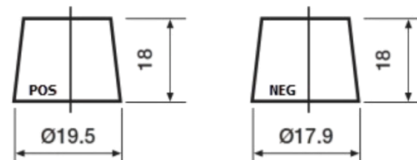

Batteries for Cars

Formula Xtreme FA406

Part number	FA406
Technology	Flooded
EAN/GTIN	3661024047005
Voltage	12 V
Capacity	40.0 Ah
CCA	350 A
Length	187 mm
Width	127 mm
Height	220 mm
Box size	B19
Polarity	ETN 0
Terminal Type	JIS taper post
Hold Down	B1
Weights (subject of variation)	9.30 kg

Polarity

Terminal Type

Remove T1 adapter for T3

Hold Down

Design, features and specifications are subject to change without notice. We disclaim any representation or warranty, express or implied, concerning the data or recommendations, and in no event shall be liable for any loss or damage claimed to have arisen as a result. Some products may not be available in your local market.