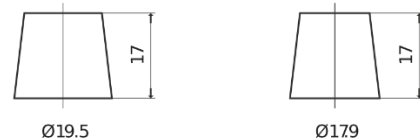

Product overview

Batteries for Cars

Formula Xtreme FA1050

Part number	FA1050
Technology	Flooded
EAN/GTIN	3661024044301
Voltage	12 V
Capacity	105.0 Ah
CCA	850 A
Length	315 mm
Width	175 mm
Height	205 mm
Box size	LH4
Polarity	ETN 0
Terminal Type	EN taper post
Hold Down	B13
Weights (subject of variation)	23.10 kg

Polarity

Terminal Type

Positive Terminal

Negative Terminal

Hold Down

Design, features and specifications are subject to change without notice. We disclaim any representation or warranty, express or implied, concerning the data or recommendations, and in no event shall be liable for any loss or damage claimed to have arisen as a result. Some products may not be available in your local market.