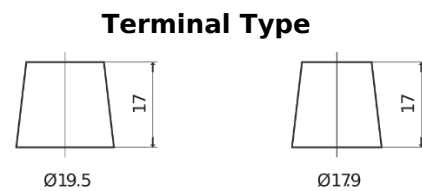

**Product overview**

Batteries for Marine and Leisure

**Dual EFB EZ650**

Part number	EZ650
Technology	EFB
EAN/GTIN	3661024037648
Voltage	12 V
Capacity	75.0 Ah
CCA	750 A
Watt hour	650 Wh
Length	260 mm
Width	173 mm
Height	222 mm
Box size	D26
Polarity	ETN 1
Terminal Type	EN taper post
Hold Down	B0
Weights (subject of variation)	19.00 kg