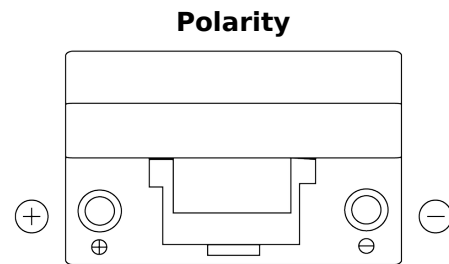

**Product overview**

Batteries for Marine and Leisure

**Dual EFB EZ650**

Part number	EZ650
Technology	EFB
EAN/GTIN	3661024037648
Voltage	12 V
Capacity	75.0 Ah
CCA	750 A
Watt hour	650 Wh
Length	260 mm
Width	173 mm
Height	222 mm
Box size	D26
Polarity	ETN 1
Terminal Type	EN taper post
Hold Down	B0
Weights (subject of variation)	19.00 kg