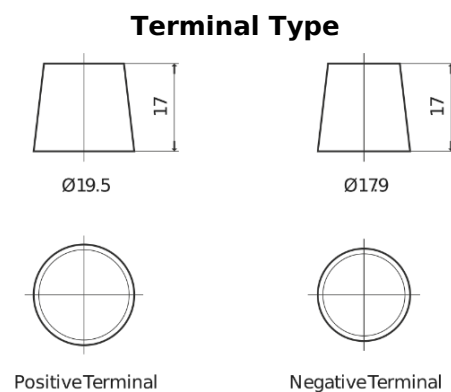

Product overview

Batteries for Trucks, Buses, Construction, Agriculture

EndurancePRO EFB EX2253

Part number	EX2253
Technology	EFB
EAN/GTIN	3661024036702
Voltage	12 V
Capacity	225.0 Ah
CCA	1150 A
Length	518 mm
Width	274 mm
Height	240 mm
Box size	D06
Polarity	ETN 3
Terminal Type	EN taper post
Hold Down	B0
Weights (subject of variation)	60.10 kg