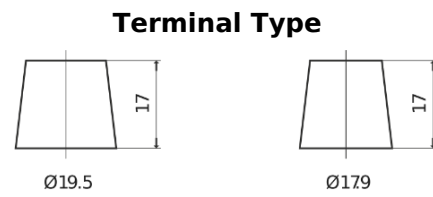

Product overview

Batteries for Trucks, Buses, Construction, Agriculture

EndurancePRO EFB EX2253

Part number	EX2253
Technology	EFB
EAN/GTIN	3661024036702
Voltage	12 V
Capacity	225.0 Ah
CCA	1150 A
Length	518 mm
Width	274 mm
Height	240 mm
Box size	D06
Polarity	ETN 3
Terminal Type	EN taper post
Hold Down	B0
Weights (subject of variation)	60.10 kg